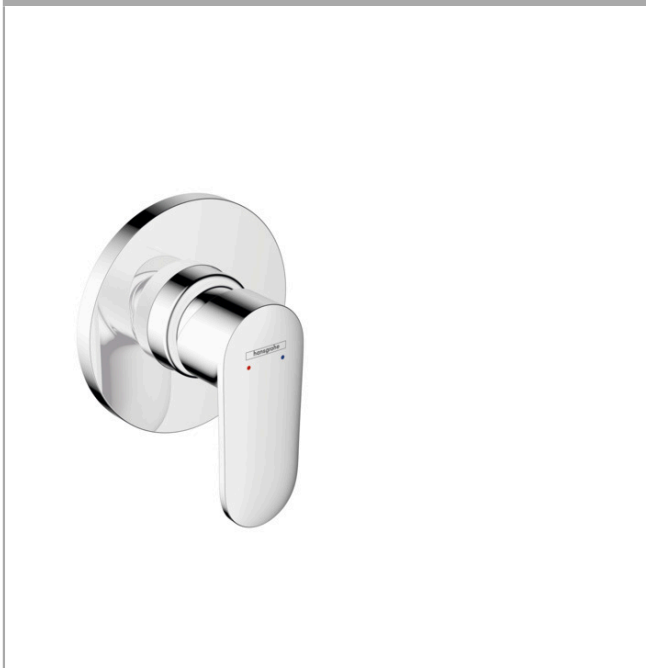

Vernis Blend
Single lever shower mixer for concealed installation
 Surfaces: **Chrome** Article Number: **71649000**

Description

product features

- 1 function
- connection type: basic set
- maximum flow rate at 3 bar: 28,7 l/min
- ceramic cartridge
- min. operating pressure: 1 bar
- max. operating pressure: 10 bar
- temperature limitation adjustable

Product image

Scale drawing

Flowchart

Vernis Blend
Single lever shower mixer for concealed installation
Surfaces: **Chrome** Article Number: **71649000**

Exploded Drawing

Year of production: >04/21

Vernis Blend
Single lever shower mixer for concealed installation
 Surfaces: **Chrome** Article Number: **71649000**