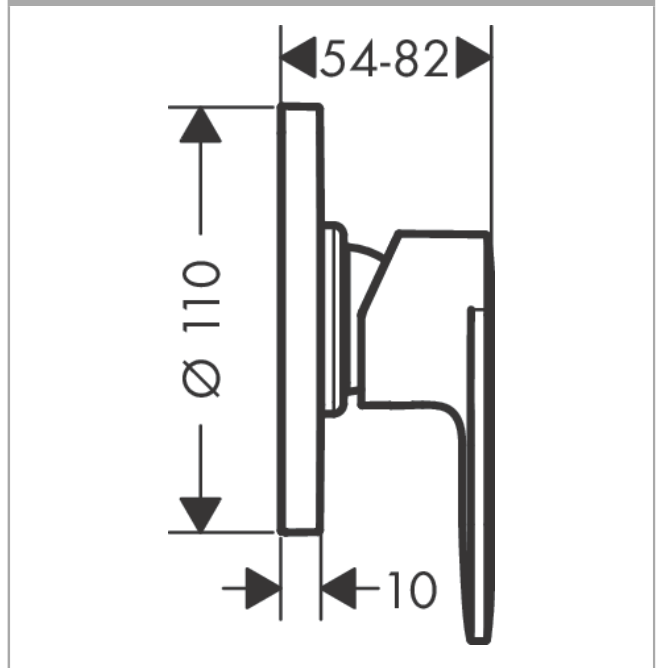

Vernis Blend
Single lever shower mixer for concealed installation
 Surfaces: **Chrome** Article Number: **71649000**

Description

product features

- 1 function
- connection type: basic set
- maximum flow rate at 3 bar: 28,7 l/min
- ceramic cartridge
- min. operating pressure: 1 bar
- max. operating pressure: 10 bar
- temperature limitation adjustable

Product image

Scale drawing

Flowchart

Vernis Blend
Single lever shower mixer for concealed installation
Surfaces: **Chrome** Article Number: **71649000**

Exploded Drawing

Year of production: >04/21

Vernis Blend
Single lever shower mixer for concealed installation
 Surfaces: **Chrome** Article Number: **71649000**

Spare part list

Year of production: >04/21

Pos.	Description	Article Number	Price	PU
1	handle	93715000	-	1
2	screw cover	96338000	-	1
3	escutcheon	93468000	-	1
4	hollow screw	96065000	-	1
5	holder for escutcheon	93467000	-	1
6	flange	96348000	-	1
7	extension set 28 mm shower mixer	32698000	-	1