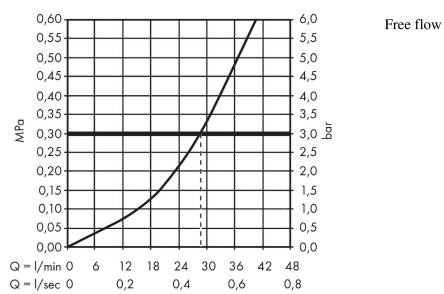

Vernis Blend
Single lever shower mixer for concealed installation
 Surfaces: **Chrome** Article Number: **71649000**

Description

product features

- 1 function
- connection type: basic set
- maximum flow rate at 3 bar: 28,7 l/min
- ceramic cartridge
- min. operating pressure: 1 bar
- max. operating pressure: 10 bar
- temperature limitation adjustable

Product image

Scale drawing

Flowchart

Vernis Blend
Single lever shower mixer for concealed installation
Surfaces: **Chrome** Article Number: **71649000**

Exploded Drawing

Year of production: >04/21

Vernis Blend
Single lever shower mixer for concealed installation
 Surfaces: **Chrome** Article Number: **71649000**