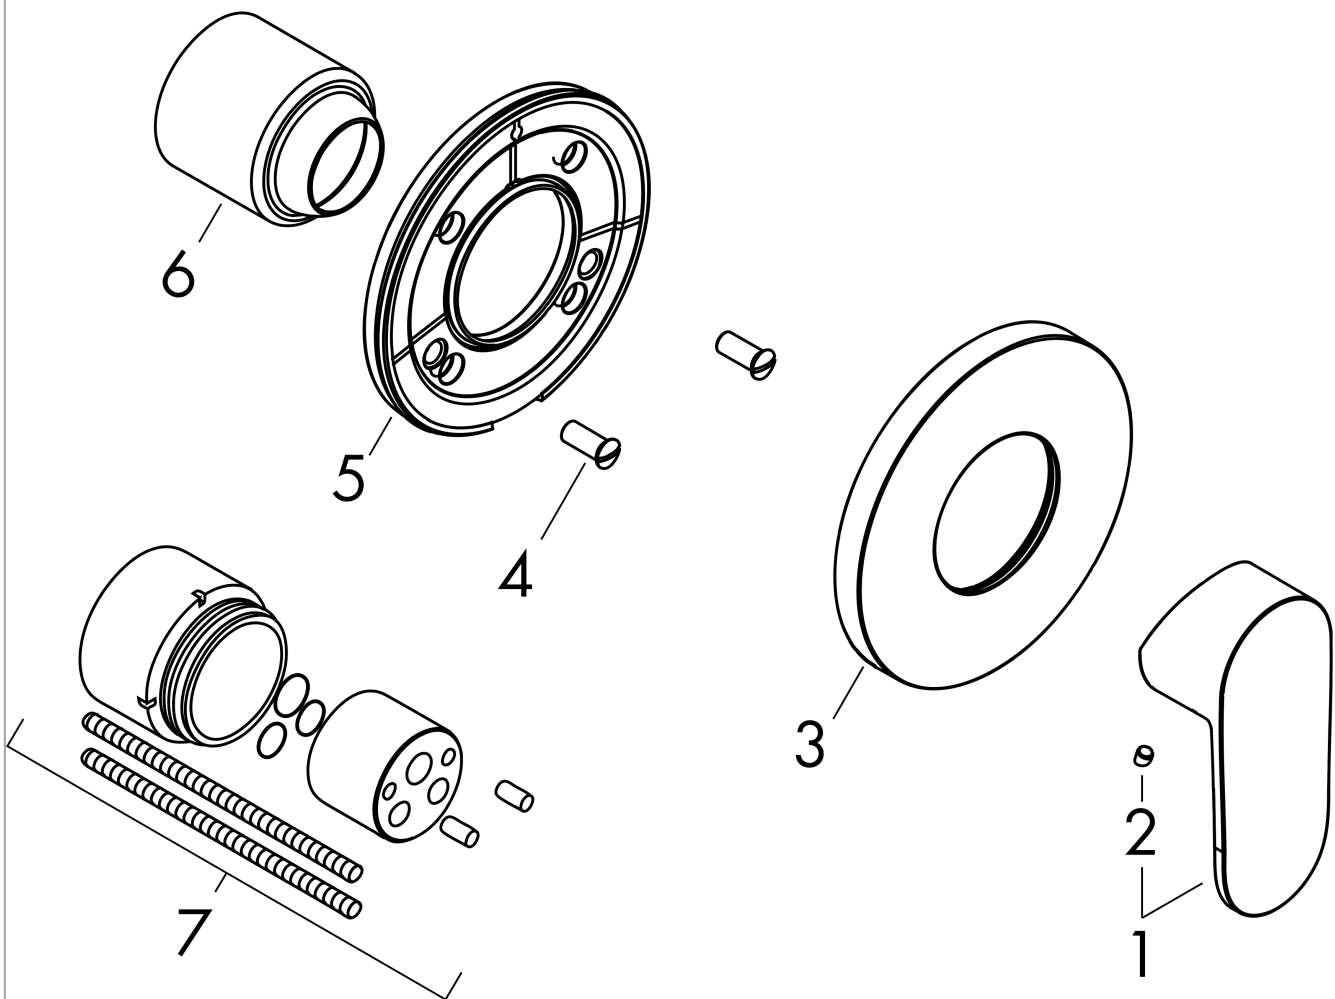

Vernis Blend
Single lever shower mixer for concealed installation
 Surfaces: **Chrome** Article Number: **71649000**

Description

product features

- 1 function
- connection type: basic set
- maximum flow rate at 3 bar: 28,7 l/min
- ceramic cartridge
- min. operating pressure: 1 bar
- max. operating pressure: 10 bar
- temperature limitation adjustable

Product image

Scale drawing

Flowchart

Vernis Blend
Single lever shower mixer for concealed installation
Surfaces: **Chrome** Article Number: **71649000**

Exploded Drawing

Year of production: >04/21

Vernis Blend
Single lever shower mixer for concealed installation
 Surfaces: **Chrome** Article Number: **71649000**

Spare part list

Year of production: >04/21

Pos.	Description	Article Number	Price	PU
1	handle	93715000	-	1
2	screw cover	96338000	-	1
3	escutcheon	93468000	-	1
4	hollow screw	96065000	-	1
5	holder for escutcheon	93467000	-	1
6	flange	96348000	-	1
7	extension set 28 mm shower mixer	32698000	-	1